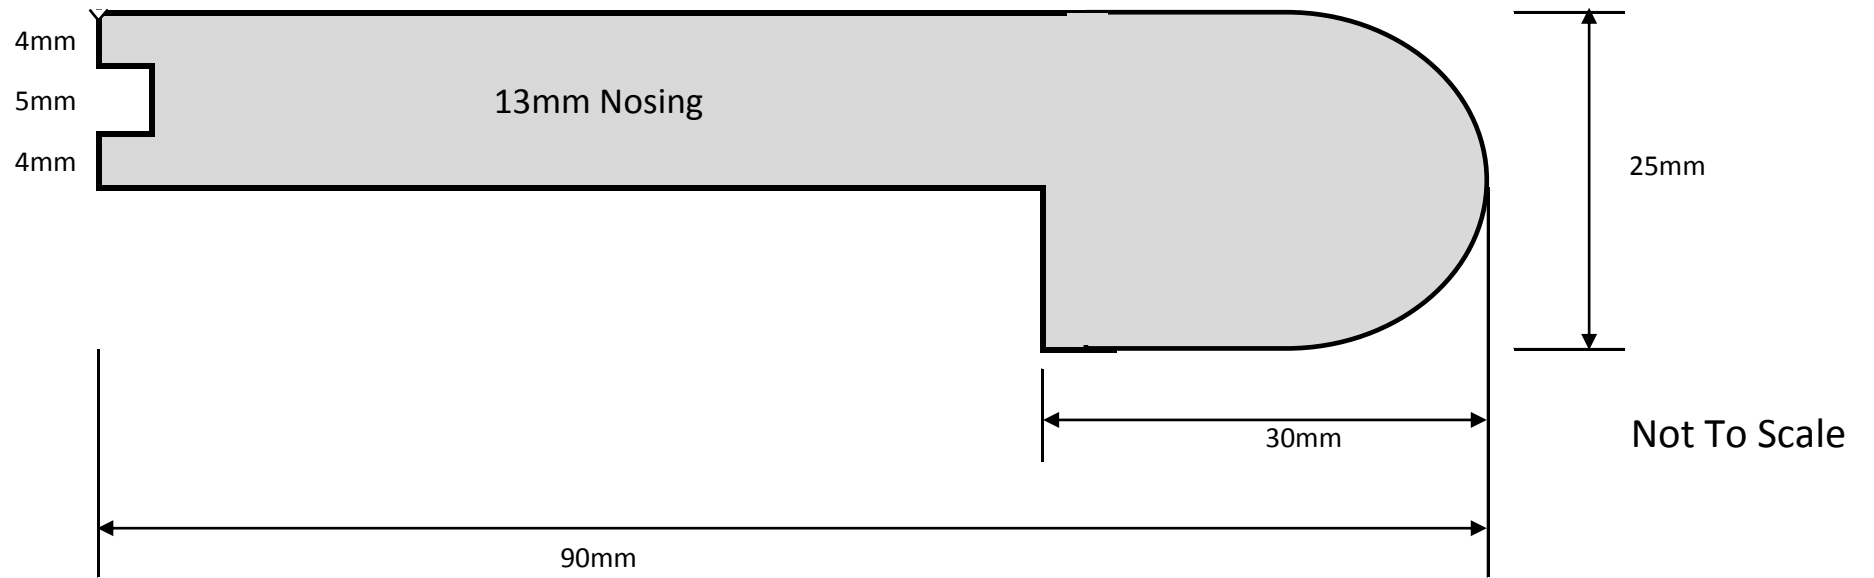

Stair Nosing Profile & Dimensions

13mm Board

21mm Board